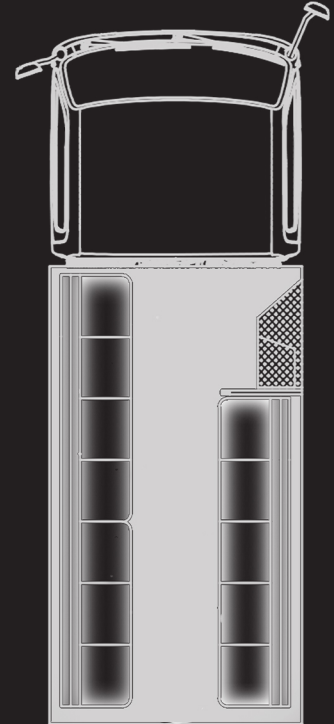

Seating Layout